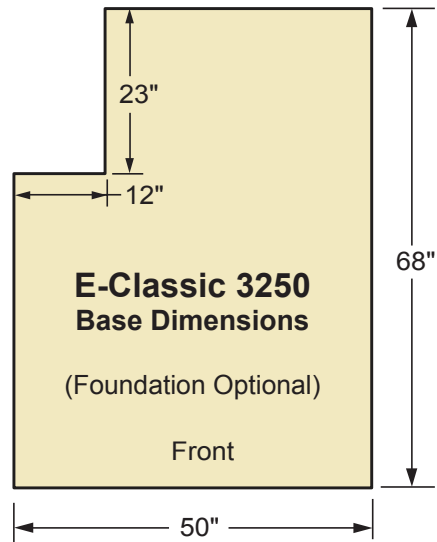

# Furnace Base and Dimensions

E-Classic Measurements									
	A	B	C	D	E	F	G	H	I
<b>E-Classic 1450</b>	42.5"	73"	57"	47"	59"	71"	150"	5"	34"
<b>E-Classic 3250</b>	49.5"	87"	68"	54"	70"	86"	167"	5"	37"

- Measurement (F) is from firebox door to chimney inspection cover.  
 - Measurement (G) includes two 4 ft. chimney sections.