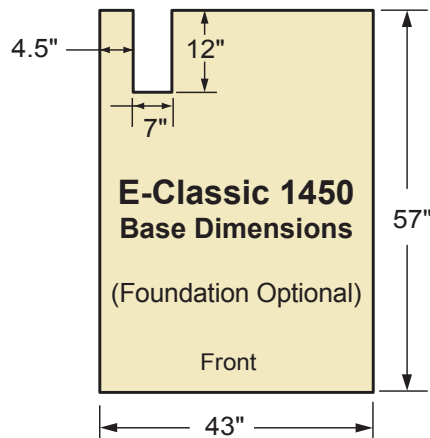

# Furnace Base and Dimensions

E-Classic Measurements									
	A	B	C	D	E	F	G	H	I
<b>E-Classic 1450</b>	42.5"	73"	57"	47"	59"	71"	150"	5"	34"
<b>E-Classic 3250</b>	49.5"	87"	68"	54"	70"	86"	167"	5"	37"

- Measurement (F) is from firebox door to chimney inspection cover.  
 - Measurement (G) includes two 4 ft. chimney sections.