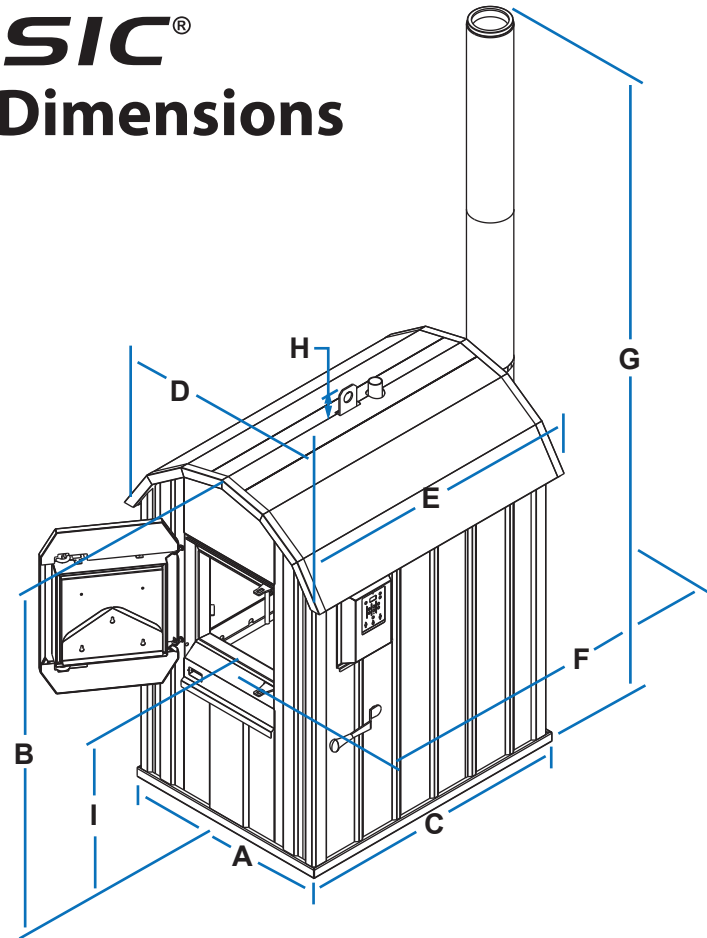

# Furnace Base and Dimensions

E-Classic Measurements									
	A	B	C	D	E	F	G	H	I
<b>E-Classic 1450</b>	42.5"	73"	57"	47"	59"	71"	150"	5"	34"
<b>E-Classic 3250</b>	49.5"	87"	68"	54"	70"	86"	167"	5"	37"

- Measurement (F) is from firebox door to chimney inspection cover.  
 - Measurement (G) includes two 4 ft. chimney sections.