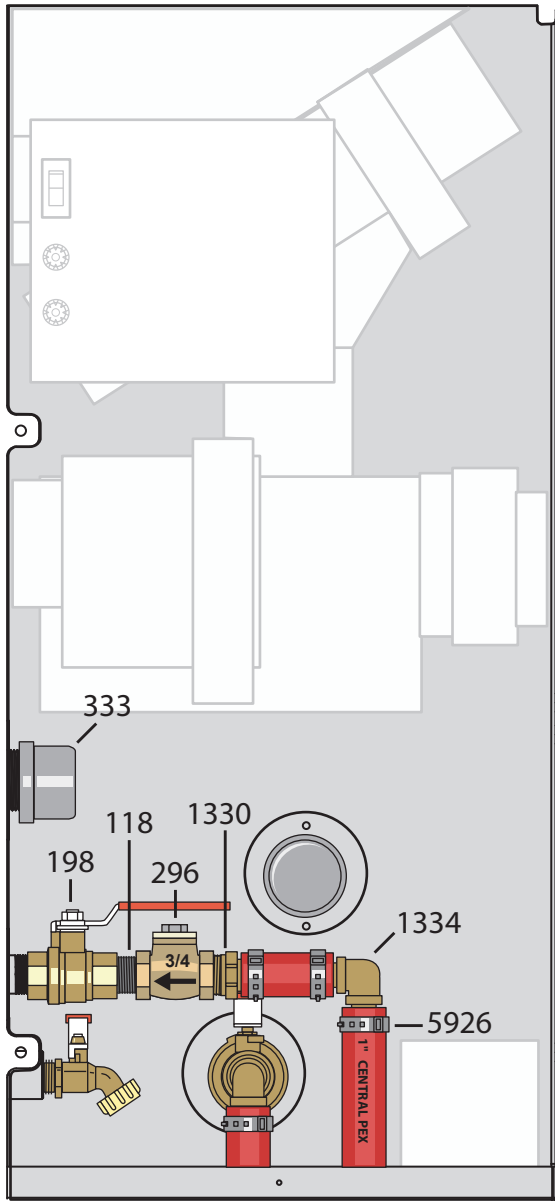

# Maxim M255 with Pump Installed in Building

**Side View**

**Rear View**

**Area of Focus**

**Side**

**Rear**

## Parts List

Qty	p/n	Description
1	118	Close Nipple, 3/4"
2	198	Ball Valve, 3/4"
1	296	Swing Check Valve, 3/4"
2	333	Round Pipe Cap, 1-1/4"
2	1330	PEX Adapter, 1" x 3/4"
2	1334	PEX 90° Elbow, 1"
6	5926	Stainless Steel Clamp, 1"

Parts and accessories sold separately.  
Pump size may vary.