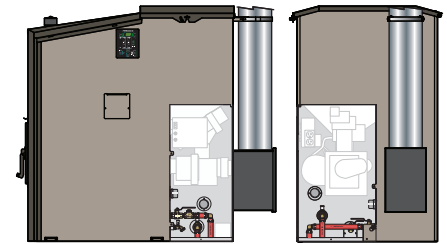

# Maxim M255 with Pump Installed in Building

**Side View**

**Rear View**

**Area of Focus**

**Side**

**Rear**

## Parts List

Qty	p/n	Description
1	118	Close Nipple, 3/4"
2	198	Ball Valve, 3/4"
1	296	Swing Check Valve, 3/4"
2	333	Round Pipe Cap, 1-1/4"
2	1330	PEX Adapter, 1" x 3/4"
2	1334	PEX 90° Elbow, 1"
6	5926	Stainless Steel Clamp, 1"