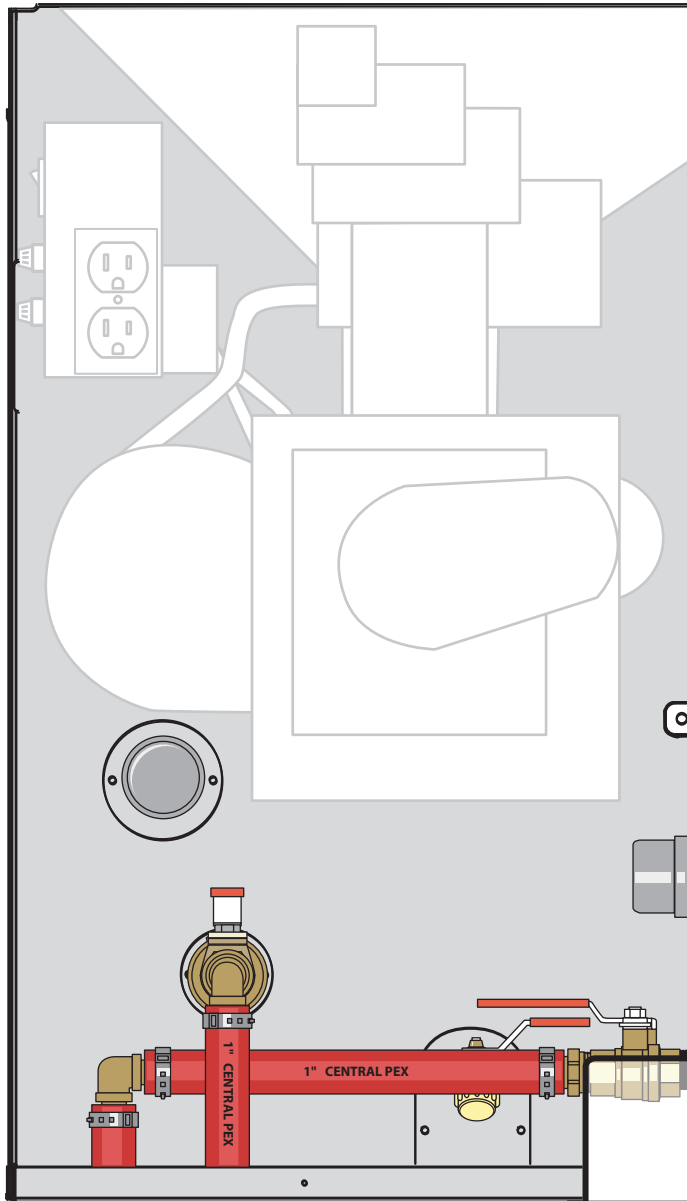

# Maxim M255 with Pump Installed in Building

**Side View**

**Rear View**

**Area of Focus**

**Side**

**Rear**

## Parts List

Qty	p/n	Description
1	118	Close Nipple, 3/4"
2	198	Ball Valve, 3/4"
1	296	Swing Check Valve, 3/4"
2	333	Round Pipe Cap, 1-1/4"
2	1330	PEX Adapter, 1" x 3/4"
2	1334	PEX 90° Elbow, 1"
6	5926	Stainless Steel Clamp, 1"

Parts and accessories sold separately.  
Pump size may vary.