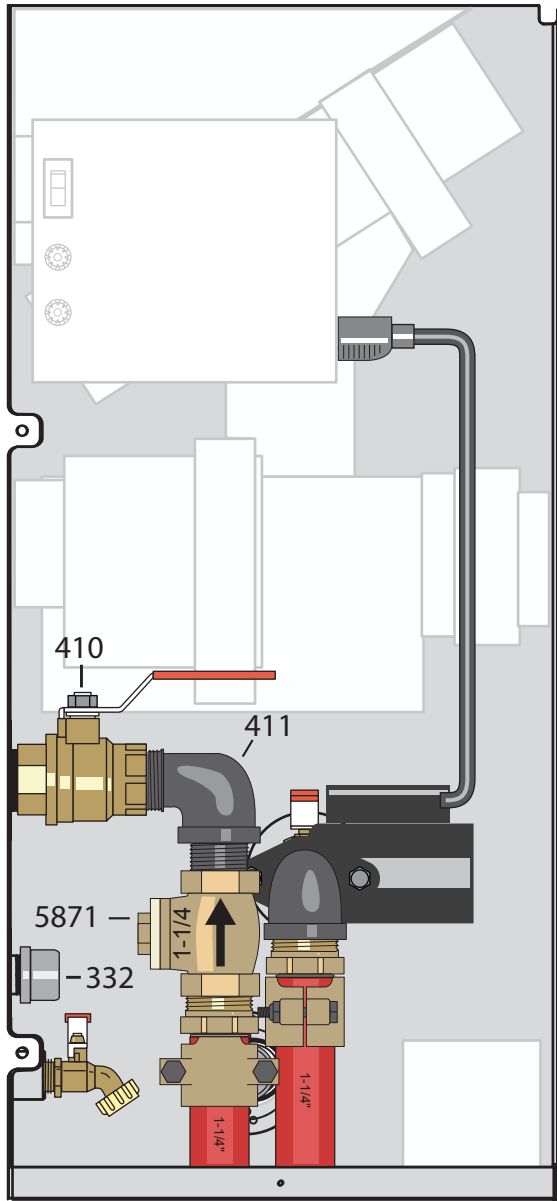

Maxim M255 with 1 Pump Installed, 1-1/4"

Side View

Rear View

Area of Focus

Side

Rear

Parts List

Qty	p/n	Description
1	225	Isolation Flange Kit, 1-1/4"
2	332	Round Pipe Cap, 3/4"
1	409	Close Nipple, 1-1/4"
1	410	Ball Valve, 1-1/4"
2	411	90° Street Elbow, 1-1/4"
1	556	Power Supply Cord, 32"
1	1272	Pump Flange Kit, 1-1/4"
2	5643	Brass Clamp Fitting, 1-1/4"
1	5871	Swing Check Valve, 1-1/4"
1	5800055	Pump, UPMS 20-58 F

Parts and accessories sold separately.
Pump size may vary.