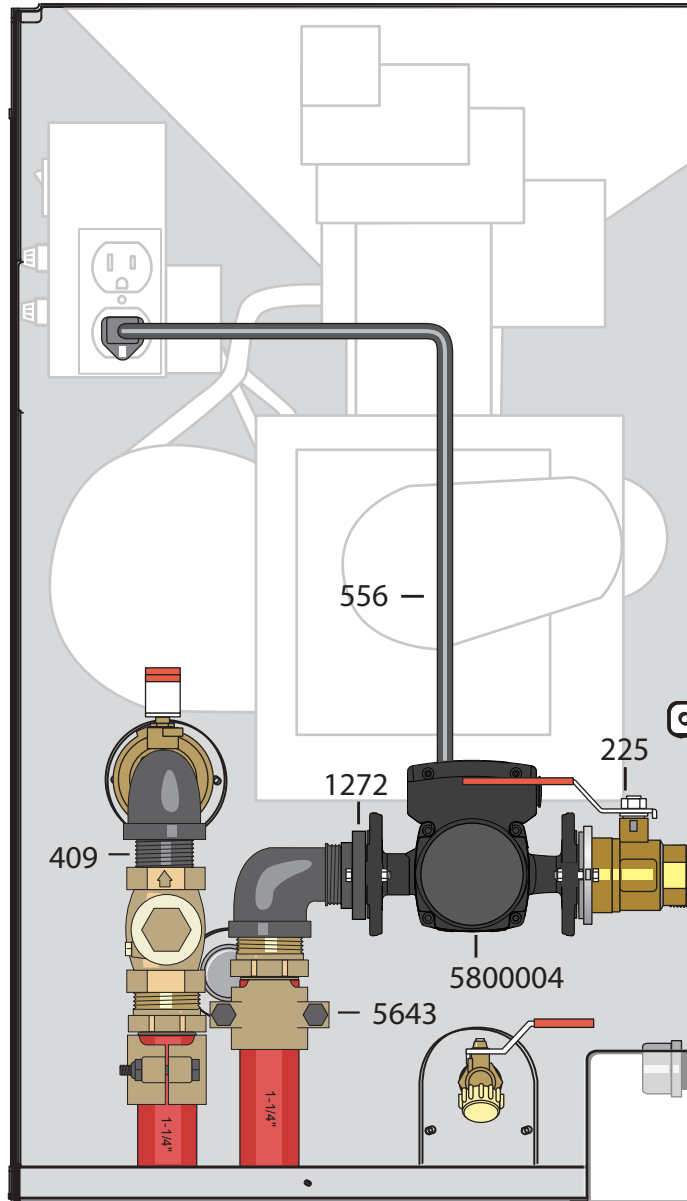

Maxim M255 with 1 Pump Installed, 1-1/4"

Side View

Rear View

Area of Focus

Side

Rear

Parts List

Qty	p/n	Description
1	225	Isolation Flange Kit, 1-1/4"
2	332	Round Pipe Cap, 3/4"
1	409	Close Nipple, 1-1/4"
1	410	Ball Valve, 1-1/4"
2	411	90° Street Elbow, 1-1/4"
1	556	Power Supply Cord, 32"
1	1272	Pump Flange Kit, 1-1/4"
2	5643	Brass Clamp Fitting, 1-1/4"
1	5871	Swing Check Valve, 1-1/4"
1	5800055	Pump, UPMS 20-58 F

Parts and accessories sold separately.
Pump size may vary.