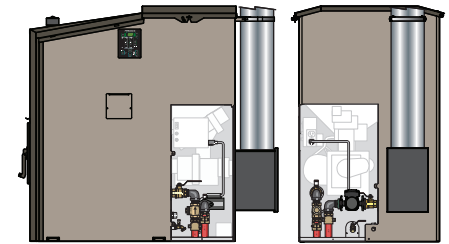

Maxim M255 with 1 Pump Installed, 1-1/4"

Side View

Rear View

Area of Focus

Side

Rear

Parts List

Qty	p/n	Description
1	225	Isolation Flange Kit, 1-1/4"
2	332	Round Pipe Cap, 3/4"
1	409	Close Nipple, 1-1/4"
1	410	Ball Valve, 1-1/4"
2	411	90° Street Elbow, 1-1/4"
1	556	Power Supply Cord, 32"
1	1272	Pump Flange Kit, 1-1/4"
2	5643	Brass Clamp Fitting, 1-1/4"
1	5871	Swing Check Valve, 1-1/4"
1	5800055	Pump, UPMS 20-58 F

Parts and accessories sold separately.
Pump size may vary.