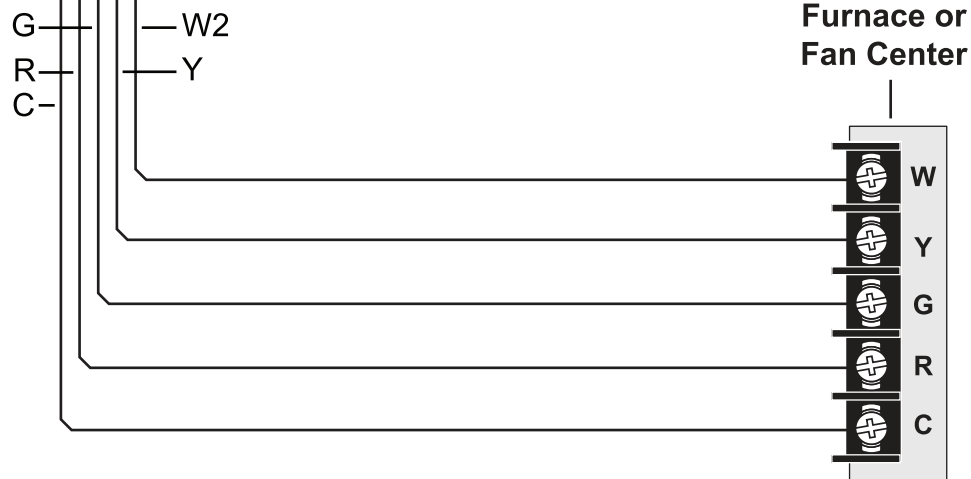

# Outdoor Furnace and Forced Air Wiring Configuration with No Zone Valve

24-V Multi-stage Thermostat (p/n 587)

**NOTE**  
Change Installer Setup menu:  
**ITEM 2.** to ELE to force thermostat to turn blower on.

For illustration purposes only:  
• Location of thermostat may vary.  
• Not for heat pump application.

**NOTE**  
Thermostats must be installed by qualified technician.