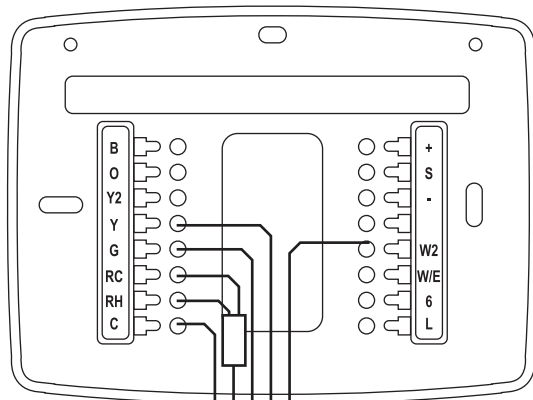

# Outdoor Furnace and Forced Air Wiring Configuration with No Zone Valve

24-V Multi-stage Thermostat (p/n 587)

**NOTE**  
Change Installer Setup menu:  
**ITEM 2.** to ELE to force thermostat to turn blower on.