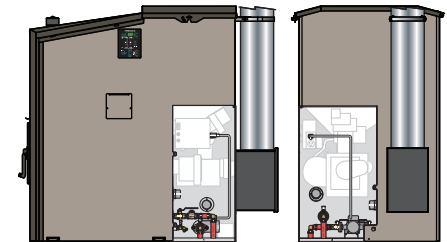

Maxim M255 with 1 Pump Installed

Side View

Rear View

Area of Focus

Side

Rear

Parts List

Qty	p/n	Description
1	118	Close Nipple, 3/4"
1	198	Ball Valve, 3/4"
1	224	Isolation Flange Kit, 3/4"
1	296	Swing Check Valve, 3/4"
2	333	Round Pipe Cap, 1-1/4"
1	556	Power Supply Cord, 32"
2	1330	PEX Adapter, 1" x 3/4"
2	1334	PEX 90° Elbow, 1"
6	5926	Stainless Steel Clamp, 1"
1	5800055	Pump, UPMS 20-58 F

Parts and accessories sold separately.
Pump size may vary.