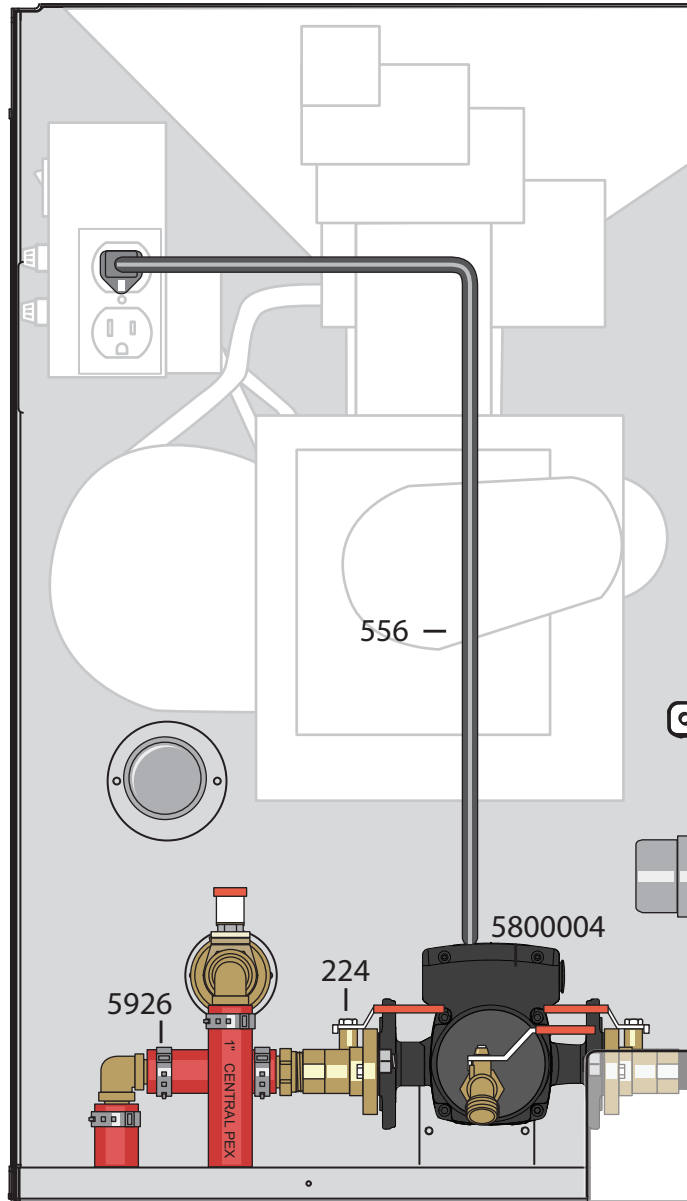

Maxim M255 with 1 Pump Installed

Side View

Rear View

Area of Focus

Side

Rear

Parts List

Qty	p/n	Description
1	118	Close Nipple, 3/4"
1	198	Ball Valve, 3/4"
1	224	Isolation Flange Kit, 3/4"
1	296	Swing Check Valve, 3/4"
2	333	Round Pipe Cap, 1-1/4"
1	556	Power Supply Cord, 32"
2	1330	PEX Adapter, 1" x 3/4"
2	1334	PEX 90° Elbow, 1"
6	5926	Stainless Steel Clamp, 1"
1	5800055	Pump, UPMS 20-58 F

Parts and accessories sold separately.
Pump size may vary.