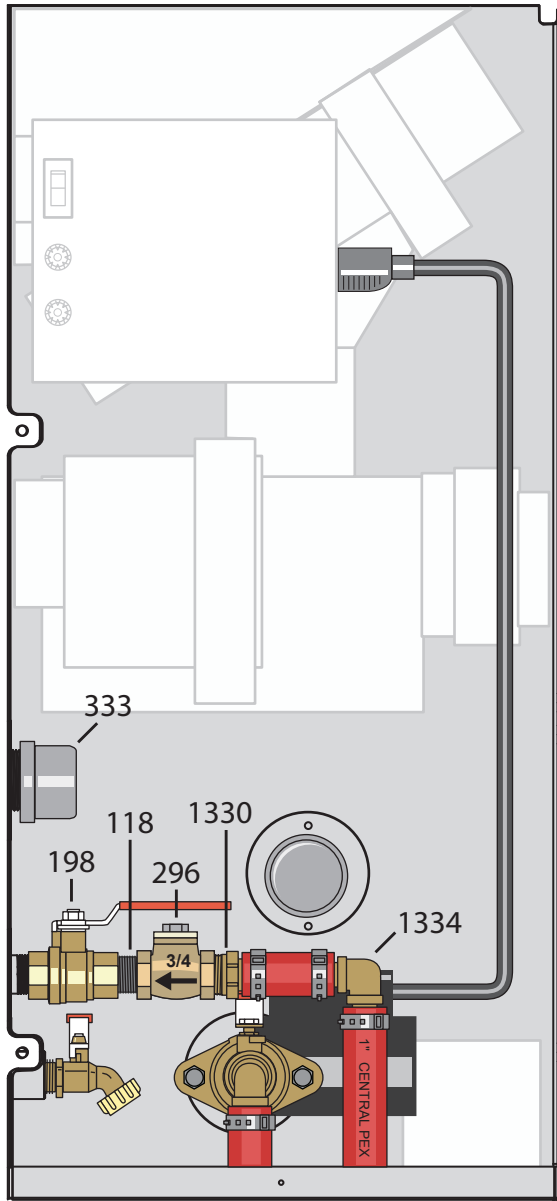

Maxim M255 with 1 Pump Installed

Side View

Rear View

Area of Focus

Side

Rear

Parts List

Qty	p/n	Description
1	118	Close Nipple, 3/4"
1	198	Ball Valve, 3/4"
1	224	Isolation Flange Kit, 3/4"
1	296	Swing Check Valve, 3/4"
2	333	Round Pipe Cap, 1-1/4"
1	556	Power Supply Cord, 32"
2	1330	PEX Adapter, 1" x 3/4"
2	1334	PEX 90° Elbow, 1"
6	5926	Stainless Steel Clamp, 1"
1	5800055	Pump, UPMS 20-58 F

Parts and accessories sold separately.
Pump size may vary.