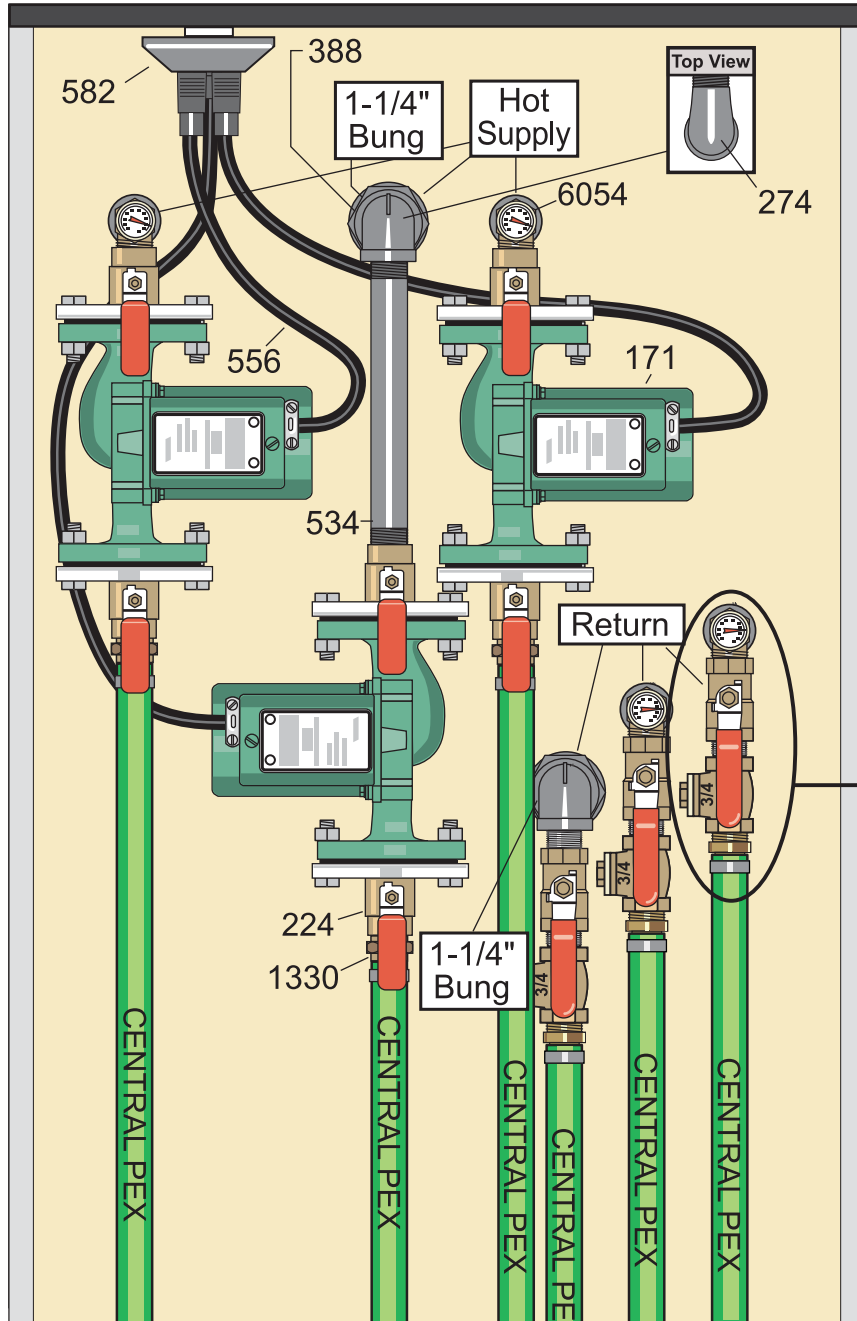

# CL 6048 with 3 Pumps Installed

Parts List*		
Qty	p/n	Description
3	118	3/4" Close Nipple
3	171	007 Pump
3	198	3/4" Ball valve
3	224	3/4" Isolation Flange Kits
2	274	3/4" Black 90° Street Elbow
3	296	3/4" Swing Check Valve
2	388	1-1/4" x 3/4" Bushing
1	534	3/4" x 7" Nipple
3	556	Power Supply Cord, 32"
1	582	6 Outlet Converter
6	1330	3/4" x 1" MPT to PEX
4	3042	1/2" x 1/8" Bushing
4	6054	Temperature Gauge
1	6593	Grounding Rod Kit
2	6764	3/4" x 3/4" x 1/2" Offset Tee