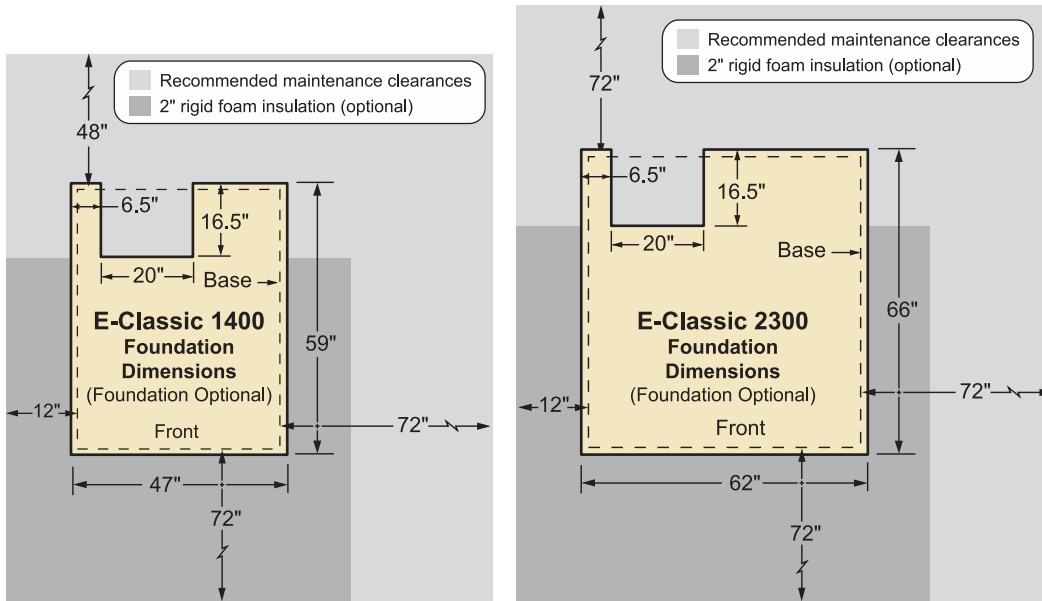

CENTRAL BOILER
E-CLASSIC®

**Furnace and Foundation
 Base Dimensions**

Foundations dimensions are 1-1/2 in. beyond the outside perimeter of the base.

E-Classic Measurements

	A	B	C	D	E	F	G	H	I
E-Classic 1400	44"	77"	56"	48"	58"	72"	150"	4"	36"
E-Classic 2300	59"	90"	63"	66"	65"	79"	162"	4"	35"

- Measurement (F) is from firebox door to chimney inspection cover.
- Measurement (G) includes two 4 ft. chimney sections.

Outdoor furnace must be installed on a noncombustible surface or foundation that incorporates an enclosure that will prevent supply and return lines from any possible exposure to sunlight, fire, or physical damage that may be caused by an occurrence outside the outdoor furnace enclosure. Foundation may consist of concrete, crushed rock, or patio blocks.