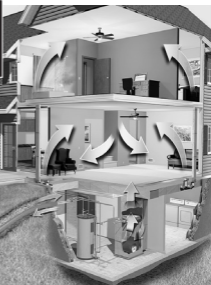

# The Ultimate Wood Heat.

**Classic Edge™**

Titanium HDX

Outdoor Wood Furnaces

UP TO  
**\$2000**  
TAX CREDIT\*

*\*On qualifying models and installation. Call for details.*

More convenience, safety and savings than any other method of wood heat.